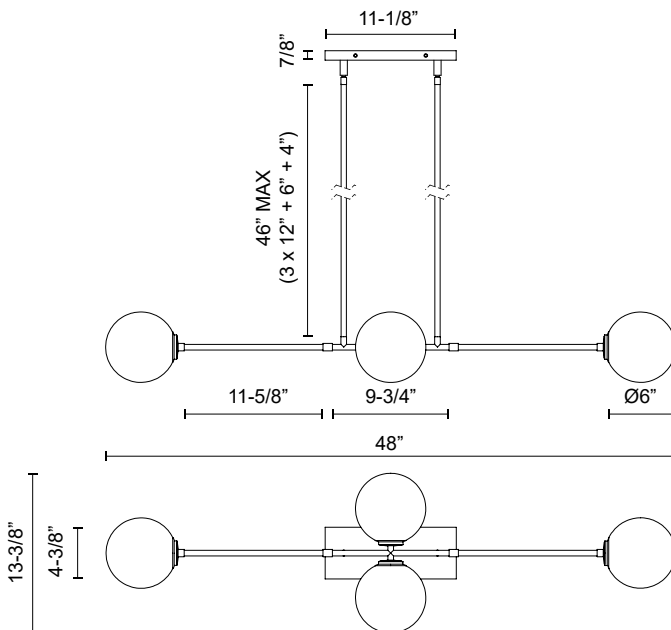

alora mood

P. 1.855.855.8926

CANADA: 19054 28TH Avenue Surrey - BC V3Z 6M3

USA: 3035 E. Lone Mountain Rd - Las Vegas, NV, 89081

CASSIA LP549448

FIXTURE DIMENSIONS	L48" x W13-3/8" x H6"
LAMP TYPE	E12
MAX WATTAGE	40W
BULB QTY	4
BULBS INCLUDED	No
VOLTAGE	120V
GLASS DETAILS	Opal Glass
MATERIAL	Glass; Steel;
ROD LENGTH	46" Max (6x12" + 2x6" + 2x4")
DIAMETER OF ROD	5/8"
WIRE LENGTH	60"
MINIMUM HANG HEIGHT	15"
SLOPED CEILING ADAPTABLE	Yes, Up to 18 Degrees
LOCATION	Dry
CANOPY DIMENSIONS	L11-1/8" x W4-3/8" x H7/8"
BRAND	Alora Mood

[D - Diameter, L - Length, W - Width, H - Height, E - Extension]

AVAILABLE FINISHES:

LP549448AGOP
Aged Gold/Opal
Matte Glass

LP549448MBOP
Matte Black/Opal
Matte Glass

*For complete warranty terms, please visit: www.aloralighting.com/warranty